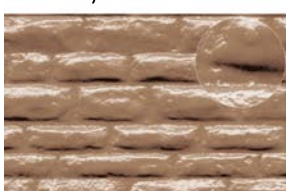

Slater's Embossed Plastikard

Slater's extensive range of embossed Plastikard includes representations of brick, stone, roof tiles, and slates in various scales and different colours. Each illustration below shows a small section of a sheet, to scale (with an inset circle at 3x magnification), but the representation of the colours is only approximate. Unless otherwise stated, they are moulded in 0.020" (0.5mm) thick sheets, approximately 300 x 174mm. Please note that the sheet sizes and exact colour can vary between batches; the 'Cotswold Stone' and 'Dressed Stone' (0411 and 0415) sheets are about 10mm smaller all round than standard.

0415 (7mm) Dressed Stone

0416 (7mm) Paving Grey

0403 (4mm) Brick Grey

0404 (7mm) Brick Red

0417 (4mm) Granite Setts
Grey

0418 (7mm) Granite Setts
Grey

0406 (7mm) Brick Grey

0407 (4mm) Flemish Bond
Brick Red

0419 (4mm) Stone
Courses, Grey, medium

0420 (7mm) Stone Courses,
Grey, large

0409 (4mm) Flemish Bond
Brick Grey

0410 (7mm) Flemish Bond
Brick Red

0421 Random Stone
Grey

0422 (2mm) Stone Courses,
Grey, small

0411 (7mm) Cotswold Stone

0412 (7mm) Flemish Bond
Brick Grey

0423 (7mm/4mm) Flint/
Random Pebble Walling, Grey

0424 (4mm) Dressed Stone,
Grey

0425 (4mm) Roofing Tile Red

0426 (4mm) Roofing Tile Grey

0440 (7mm) Pantile Roof, large, Red